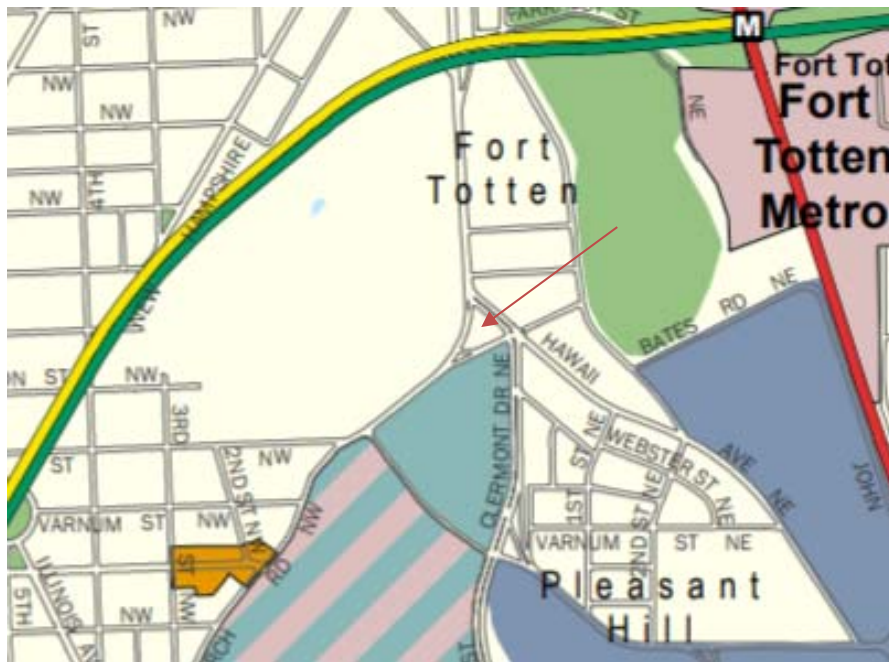

Tab I

- Neighborhood Conservation Areas
- Neighborhood Enhancement Areas
- Land Use Change Areas
- Land Use Change Areas (Federal)

Commercial/ Mixed Use Areas

- Main Street Mixed Use Corridors
- Neighborhood Commercial Centers
- Enhanced/New Neighborhood Centers
- Multi-Neighborhood Centers
- Enhanced/New Multi-Neighborhood Centers
- Regional Centers
- Central Employment Area

Other Map Elements

- Federal Lands
- Central Washington
- Institutional Uses
- Parks - Federal and District-owned
- Water Bodies